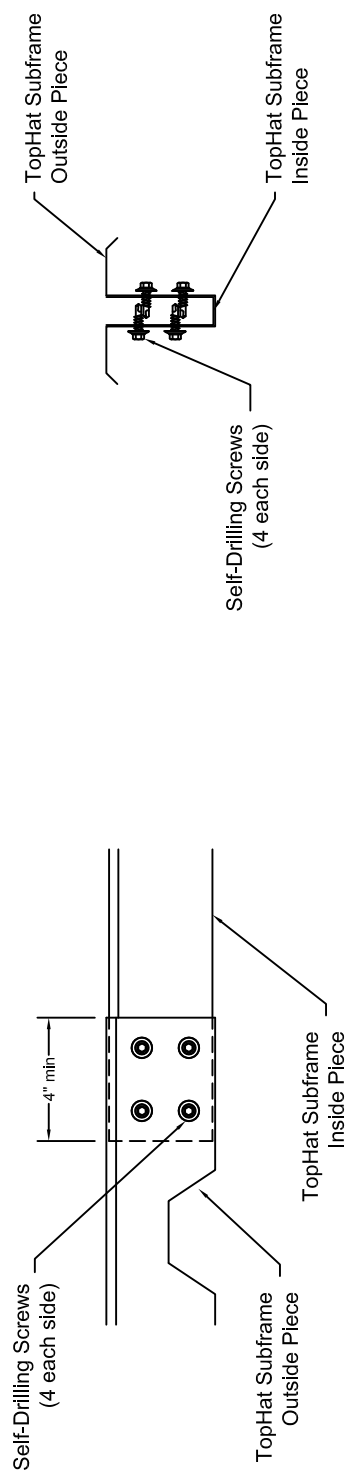

Splice Option #1

Splice Option #2

TOPHAT LAP DETAIL

TopHat Framing Systems, LLC  
 OH: (888) 459-0421  
 TX: (866) 361-4141  
 www.tophatframing.com